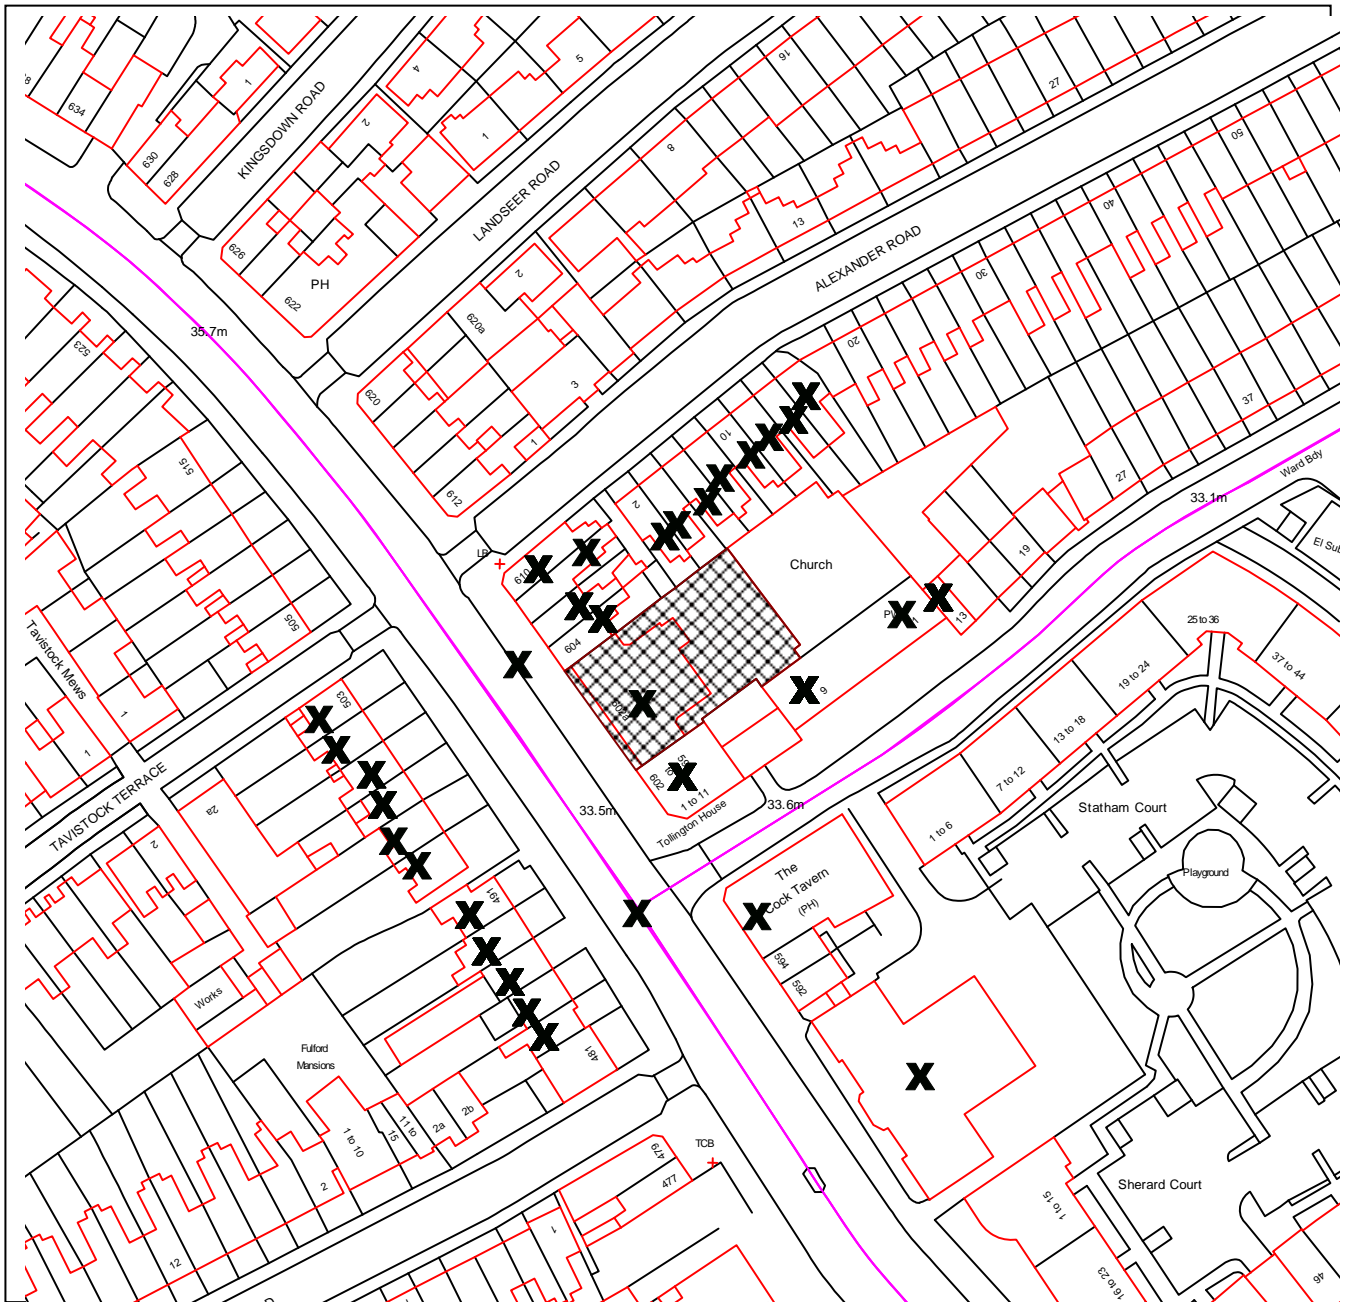

ISLINGTON

DEVELOPMENT MANAGEMENT

PLANNING APPLICATION REF NO: P2014/1792/FUL

LOCATION: 602A HOLLOWAY ROAD LONDON N19 3PH

SCALE: 1:1250

This map is reproduced from Ordnance Survey material with the permission of Ordnance Survey on behalf of the Controller of Her Majesty's Stationery Office © Crown copyright. Unauthorised reproduction infringes Crown copyright and may lead to prosecution or civil proceedings. Islington Council, LA086452